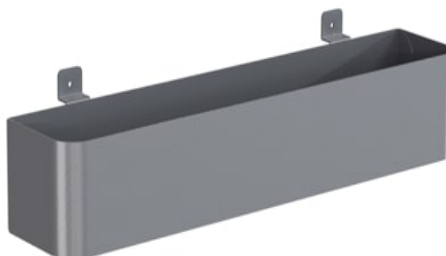

Accessories » Cooee Accessories

20" Cooee Short Bin, the same as its big brother just half as long. It means they can sit side by side or be staggered up the wall or desking screen.

- Absorbs Noise
- Acoustic
- Bleach Cleanable
- Easy Clean
- Easy Install

Description

The 20" Cooee Short Bin runs almost half the width of a Cooee Wall and is 4.5" deep. With a soft, non-slip insert, it snugly holds those taller things, like water bottles, that ruin your day if you drop them.

Made from steel with a PET insert to add grip, and available in 12 eye-popping powder coat colors, they simply clip into the tool rail on any mobile wall or desking screen.

Cooee Short Bin fits onto all Cooee Walls and Desking Screens.