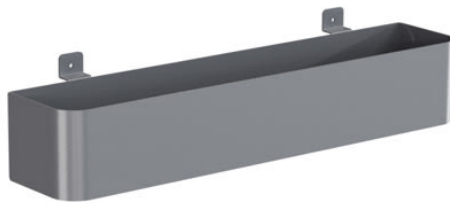

COOEE SHORT BIN

Accessories » Cooee Accessories

Collection: **Cooee**

COOEE SHORT BIN

Accessories » Cooee Accessories

BARK - PET

BRICK - PET

CADET - PET

Accessories » Cooee Accessories

20" Cooee Short Bin, the same as its big brother just half as long. It means they can sit side by side or be staggered up the wall or desking screen.

- Absorbs Noise
- Acoustic
- Bleach Cleanable
- Easy Clean
- Easy Install

Description

The 20" Cooee Short Bin runs almost half the width of a Cooee Wall and is 4.5" deep. With a soft, non-slip insert, it snugly holds those taller things, like water bottles, that ruin your day if you drop them.

Made from steel with a PET insert to add grip, and available in 12 eye-popping powder coat colors, they simply clip into the tool rail on any mobile wall or desking screen.

Cooee Short Bin fits onto all Cooee Walls and Desking Screens.