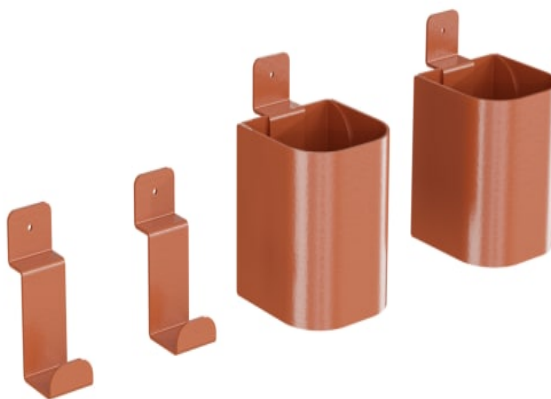

Accessories » Cooee Accessories

The Cooee Tool Pack: Your versatile starter pack, featuring 2 Wall Cups and 2 Hooks. Customize your space by adding these essential accessories.

- Absorbs Noise
- Acoustic
- Bleach Cleanable
- Easy Clean
- Easy Install

Description Elevate your setup with the Cooee Tool Pack. This "starter pack" includes 2 Cups and 2 Hooks, enhancing your space's functionality and style. These accessories fit seamlessly on Cooee Desking Screens and Dividers too. Enjoy an organized and dynamic workspace with ease.

Made In USA

Dimensions

Cooee Cup
3" (76mm) w x 4.5" (114mm) h x 3" (76mm) d

Cooee Hook
1.2" (29mm) w x 3" (76mm) h x 1.8" (45mm) d

COOEE TOOL PACK

Accessories » Cooee Accessories

Powder Coat Anodized Silver, Bengal White, Denim, Fern, Gunmetal, LT Grey, Marigold, Matte Black, Spice, Tango, Teal, Terracotta