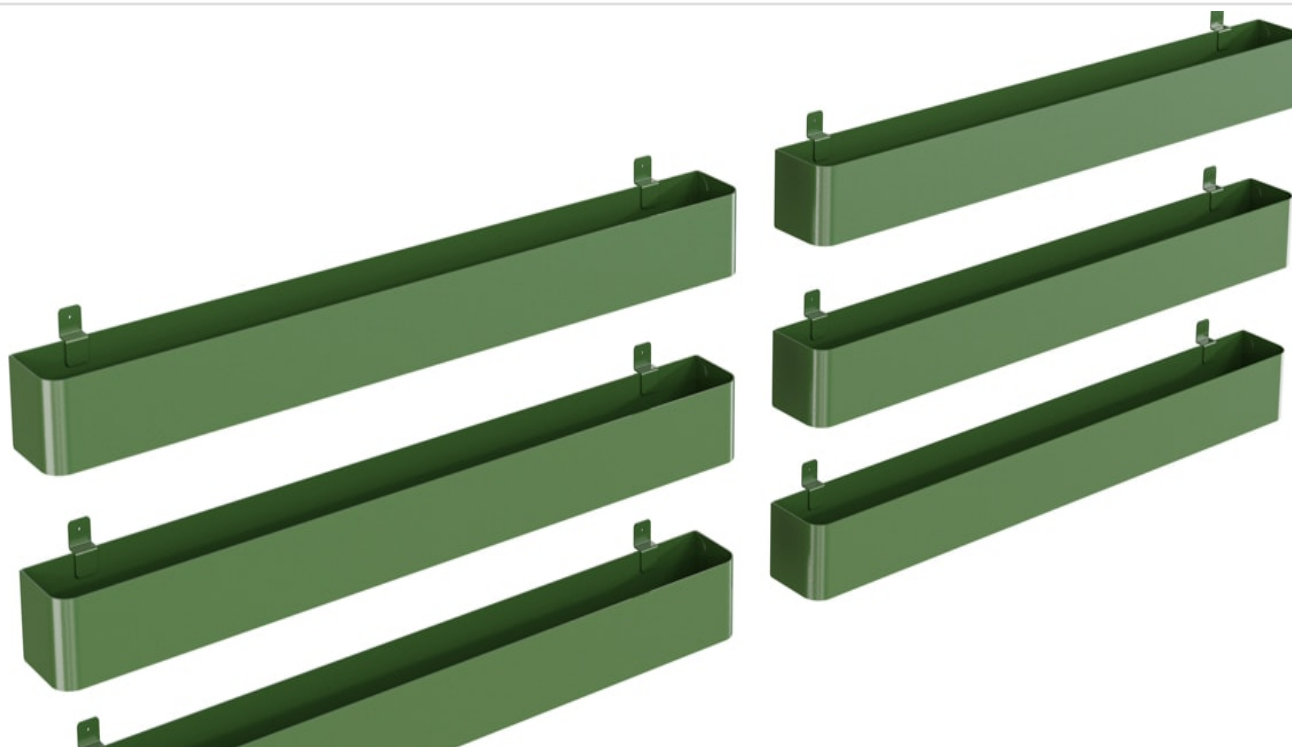

MATTE BLACK -
POWDERCOAT

SPICE - POWDERCOAT

TANGO -
POWDERCOAT

TEAL - POWDERCOAT

TERRACOTTA -
POWDERCOAT

COOEE BIOPHILIA PACK

Accessories » Cooee Accessories

Cooee Biophilia Pack: 2 Cups and 6 versatile bins, ideal for plants for tidying up scattered odds and ends. Nature meets organization.

- Absorbs Noise
- Bleach Cleanable
- Easy Install
- Acoustic
- Easy Clean

Description The Cooee Biophilia Accessory Pack comes with 2 Cups and 6 Bins that are perfect for ferns and fronds. They're also equally good at storing homeless bits and pieces, big or small, from here and there.

Made In USA

Dimensions

Cooee Cup
3" (76mm) w x 4.5" (114mm) h x 3" (76mm) d

Cooee Long Bin
40" (1016mm) w x 4.5" (114mm) h x 4" (102mm) d

Powder Coat Anodized Silver, Bengal White, Denim, Fern, Gunmetal, LT Grey, Marigold, Matte Black, Spice, Tango, Teal, Terracotta.