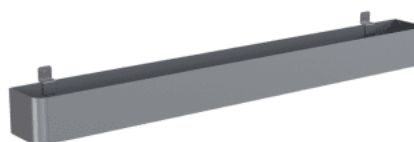

cooee display pack

Accessories » Cooee Accessories