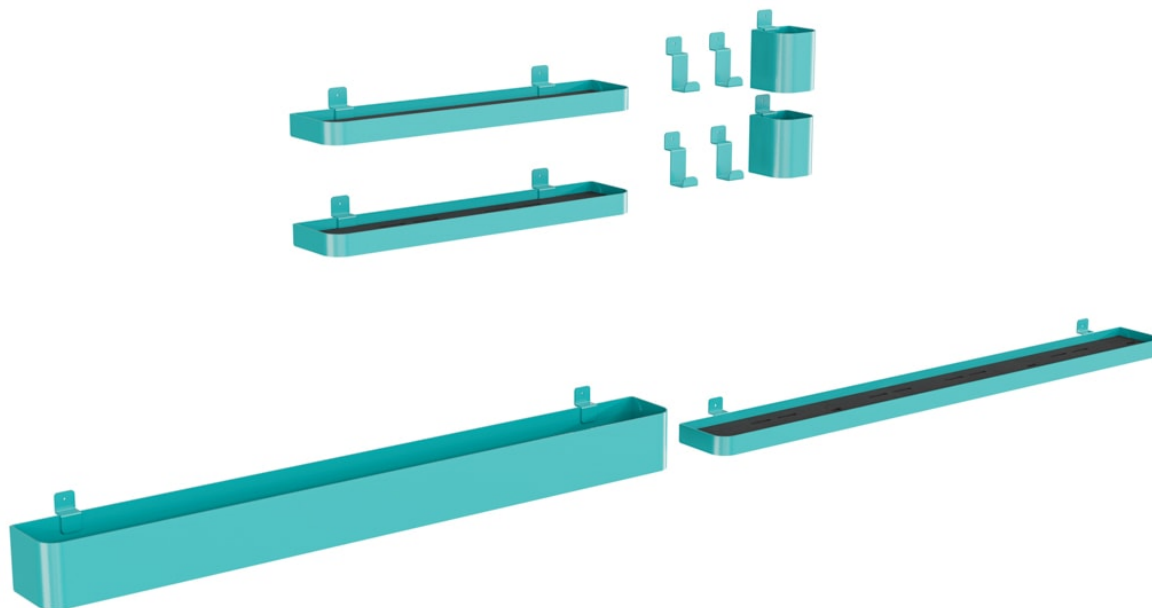

# COOEE DISPLAY PACK

Accessories » Cooee Accessories

---

Collection: **Cooee**

### Cooee Cup

3" (76mm) w x 4.5" (114mm) h x 3" (76mm) d