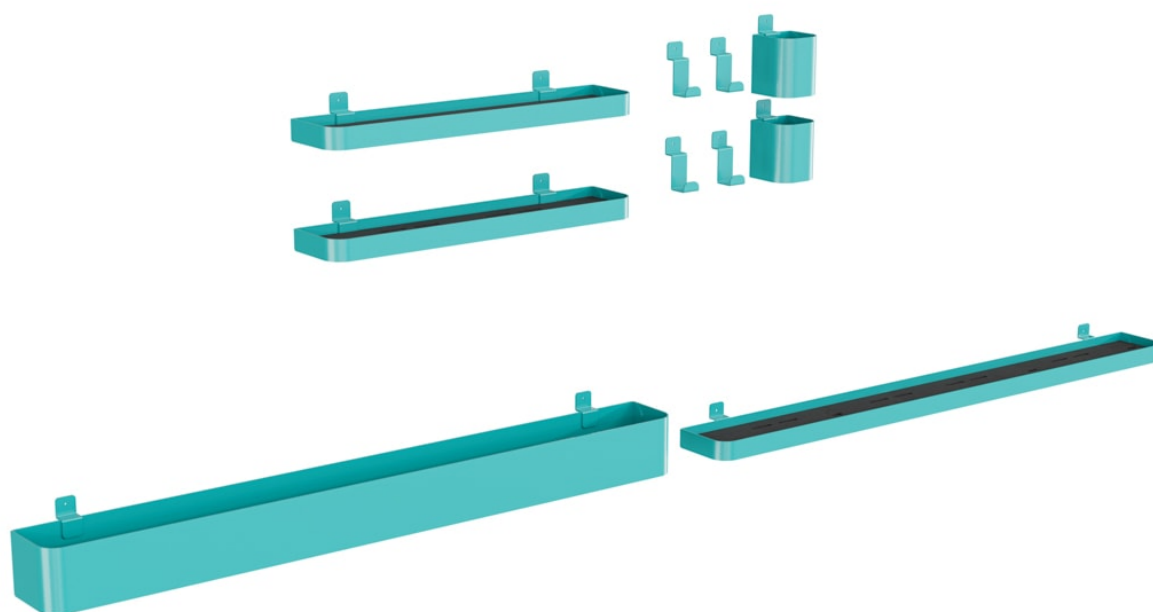

# cooee display pack

Accessories » Cooee Accessories

---

Collections: **Cooee**

Applications: **Accessories**

## Description

The 4 Hooks, 2 Short Trays, 1 Long Tray, 2 Cups, 1 Bin and tackable surface make it perfect for showcasing everything from magazines and certificates though to your kids latest and greatest drawings.

### Cooee Cup

3" (76mm) w x 4.5" (114mm) h x 3" (76mm) d