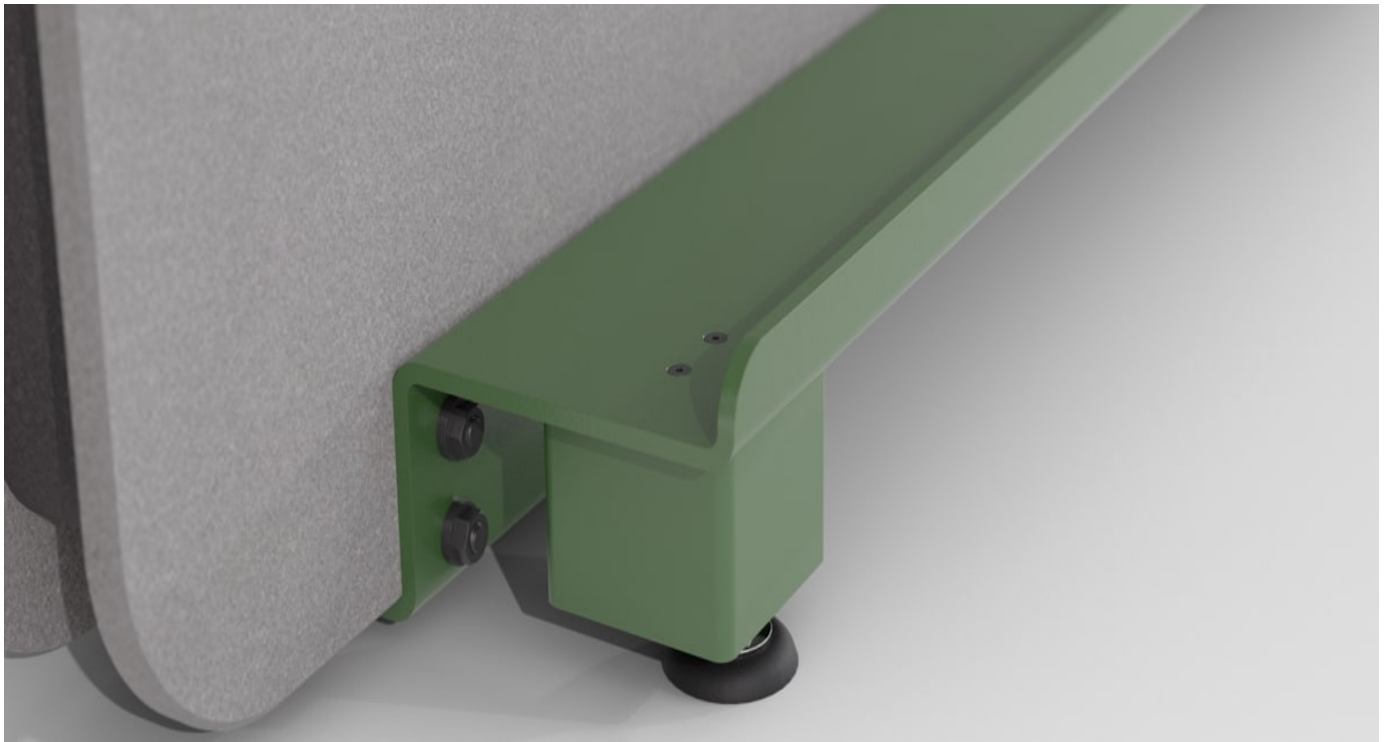

TERRACOTTA -
POWDER COAT

COOEE WALL ADJUSTABLE FOOT

Accessories » Cooee Accessories

Cooee Adjustable Foot, the accessory that's about to revolutionize the way you roll.

- Absorbs Noise
 - Acoustic
 - Bleach Cleanable
 - Easy Clean
 - Easy Install
-

COOEE WALL ADJUSTABLE FOOT

Accessories » Cooee Accessories

Description

Now, we know you love the mobility of your Cooee Mobile Wall, but sometimes you need it to chill out and stay in one place. That's where the Cooee Adjustable Foot comes to the rescue, giving you the option for a stationary foot that keeps your wall steady as a rock.

Now, we know you'll have questions, concerns, and late-night ponderings about whether your Cooee Wall can still glide across that plush carpet of yours. Well, fear not! Our Adjustable Foot, or as it's often called in market, the "glides," glides like a champ, effortlessly cruising across any surface, be it carpet or hardwood.

Sold individually, these adjustable feet seamlessly attach using the same holes as the casters. Transform your mobile wall into a rock-solid powerhouse effortlessly. It's like giving your trusty sidekick an unshakable anchor, ensuring it stays put and doesn't go wandering off.