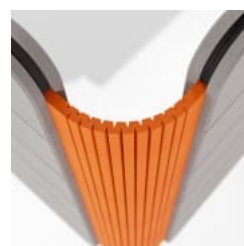

TERRACOTTA -  
POWDER COAT

Cohee Desking  
Divider

Cohee Desking  
Divider C Clamp

C=Clamp Close up

Corner Detail

Corner Detail Close  
up

Corner Detail  
Connection

Desking Connection  
Back Screen