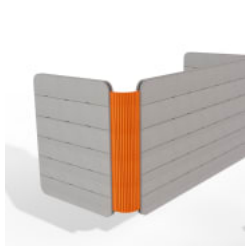

TERRACOTTA -  
POWDER COAT

Cohee Desking  
Divider

Cohee Desking  
Divider C Clamp

C=Clamp Close up

Corner Detail

Corner Detail Close  
up

Corner Detail  
Connection

Desking Connection  
Back Screen