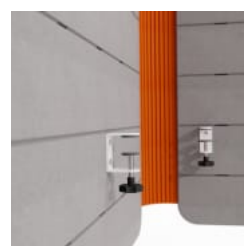

Below Desk Detail