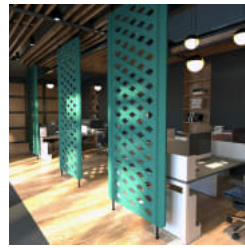

# KAYA FIXED SCREEN

Screens » Suspended Screens

Kaya Fixed Screen's uses simple, adjustable top and bottom mounts to fix it to perfectly flat or uneven floors and ceilings.

- Absorbs Noise
- Bleach Cleanable
- Easy Install
- Acoustic
- Easy Clean

**Description**

The Kaya Fixed Screen's lightweight construction uses simple top and bottom mounts to create a sturdy partition.

The Grille, Lattice or Plain designs come with the option of acrylic for increased privacy, or a writeable surface to foster those creative moments.