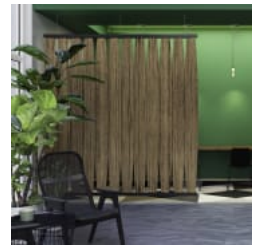

Bunji Closed