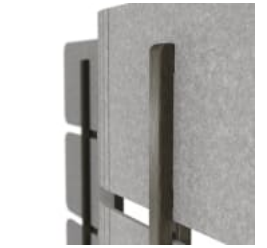

# MALLEE FLOOR SCREEN

Screens » Floor Screens

IRONBARK - TIMBER  
PET

MERBAU - TIMBER PET

SPOTTED GUM -  
TIMBER PET

# MALLEE FLOOR SCREEN

Screens » Floor Screens

Mallee Floor Screen is a high-design space creator that bends in 2 directions and is easy to move whenever and wherever you need it to.

- Absorbs Noise
- Bleach Cleanable
- Easy Install
- Acoustic
- Easy Clean