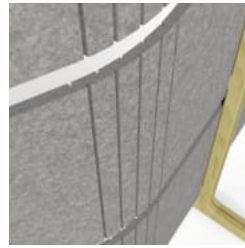

# MALLEE FLOOR SCREEN

Screens » Floor Screens

IRONBARK - TIMBER  
PET

MERBAU - TIMBER PET

SPOTTED GUM -  
TIMBER PET

# MALLEE FLOOR SCREEN

Screens » Floor Screens

Mallee Floor Screen is a high-design space creator that bends in 2 directions and is easy to move whenever and wherever you need it to.

- Absorbs Noise
- Bleach Cleanable
- Easy Install
- Acoustic
- Easy Clean