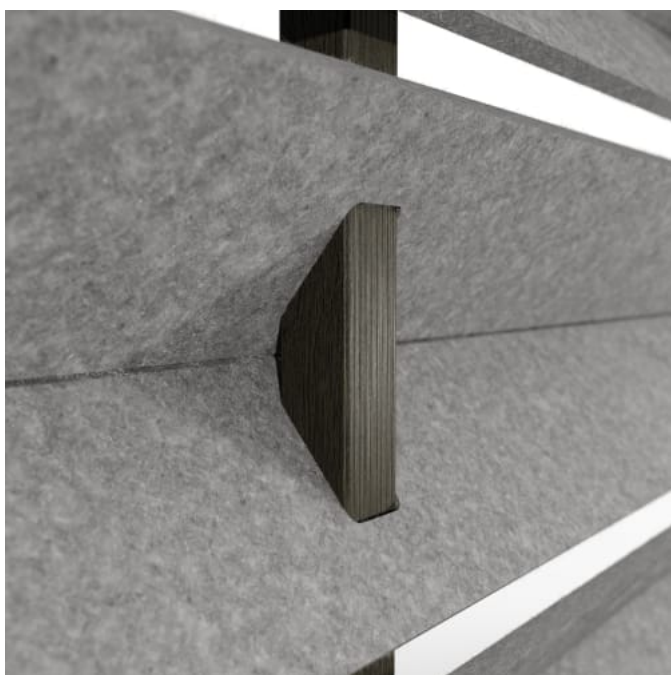

alinta floor screen

Screens » Floor Screens

Alinta Floor Screen is lightweight and easy to move. The horizontal spacing between the panels is designed to balance privacy, acoustics, and light.

✓ Absorbs Noise

✓ Easy Install

✓ Easy Clean

✓ Bleach Cleanable

✓ Acoustic

Description

The Alinta Floor Screen turns almost any open space into a workspace. It's V-fold gives a strong, angular aesthetic, while its lightweight construction makes it easy to move and create spaces wherever you need them. The design's horizontal spacing between the PET panels balances privacy, acoustics, and light.