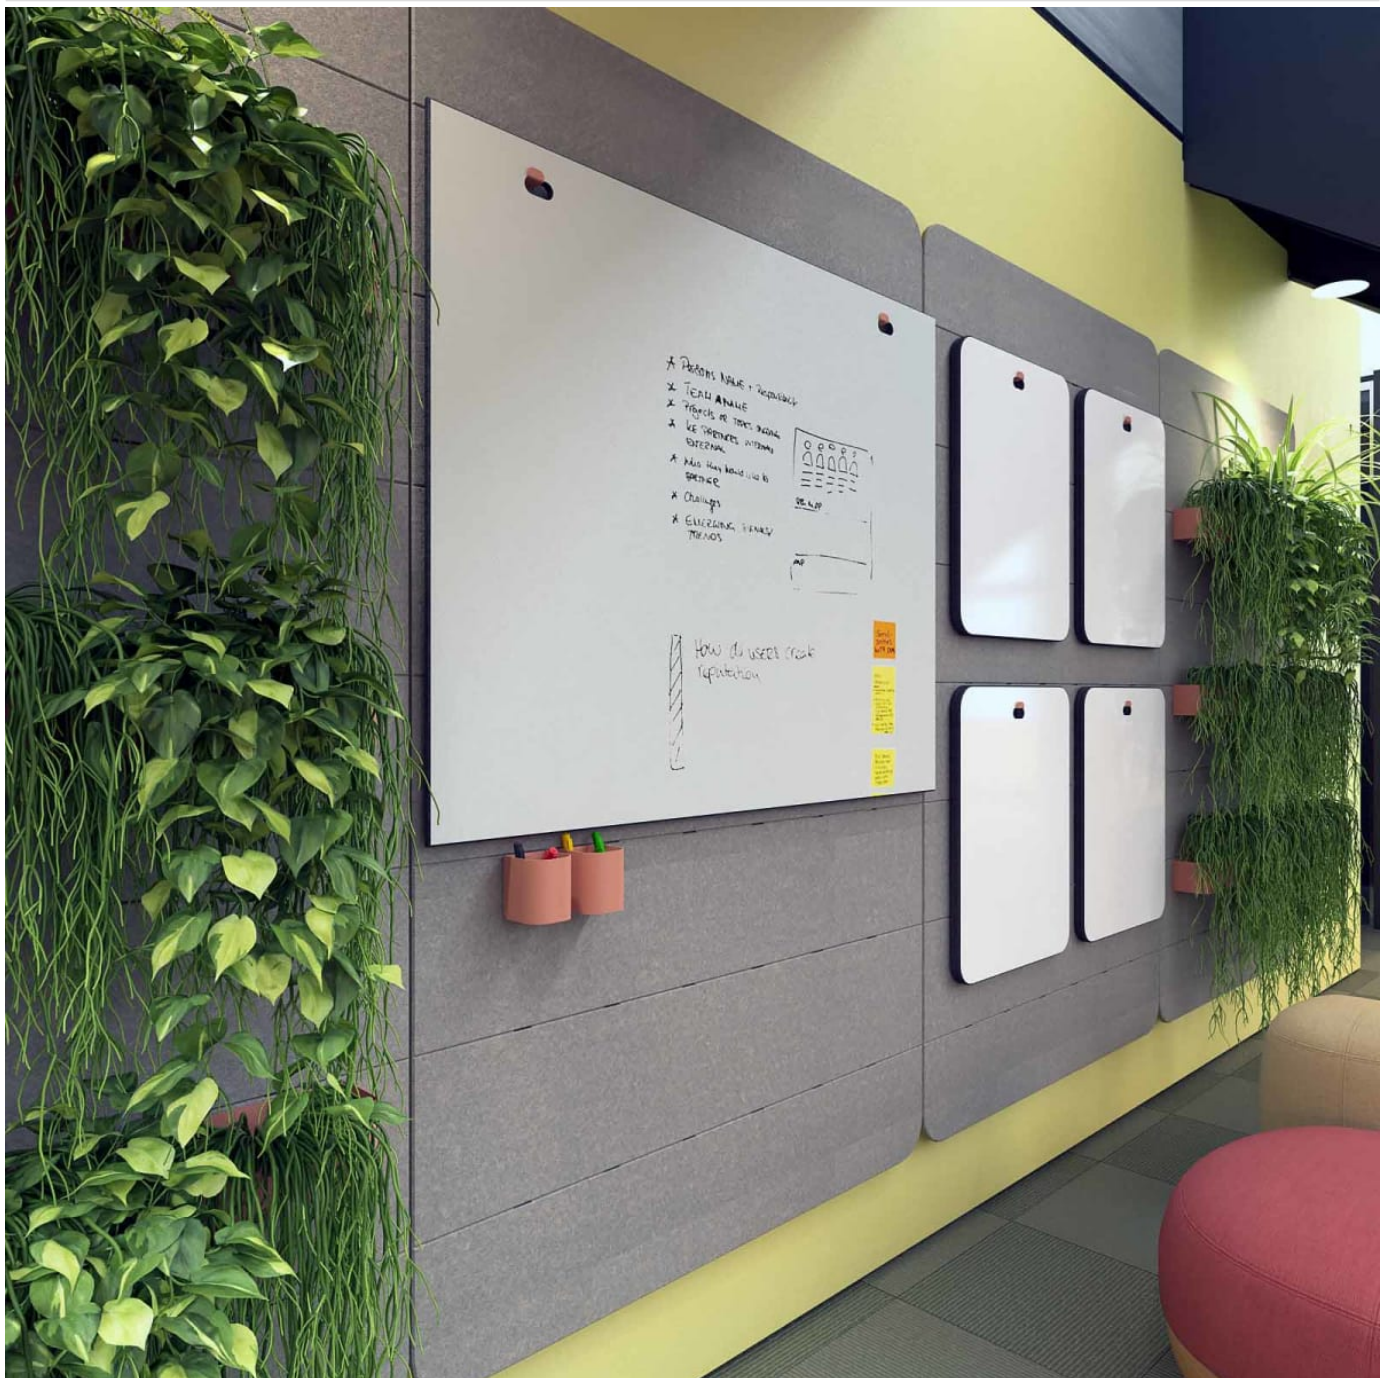

COOEE FIXED WALL

Walls » Fixed Walls

Collection: **Coöee**