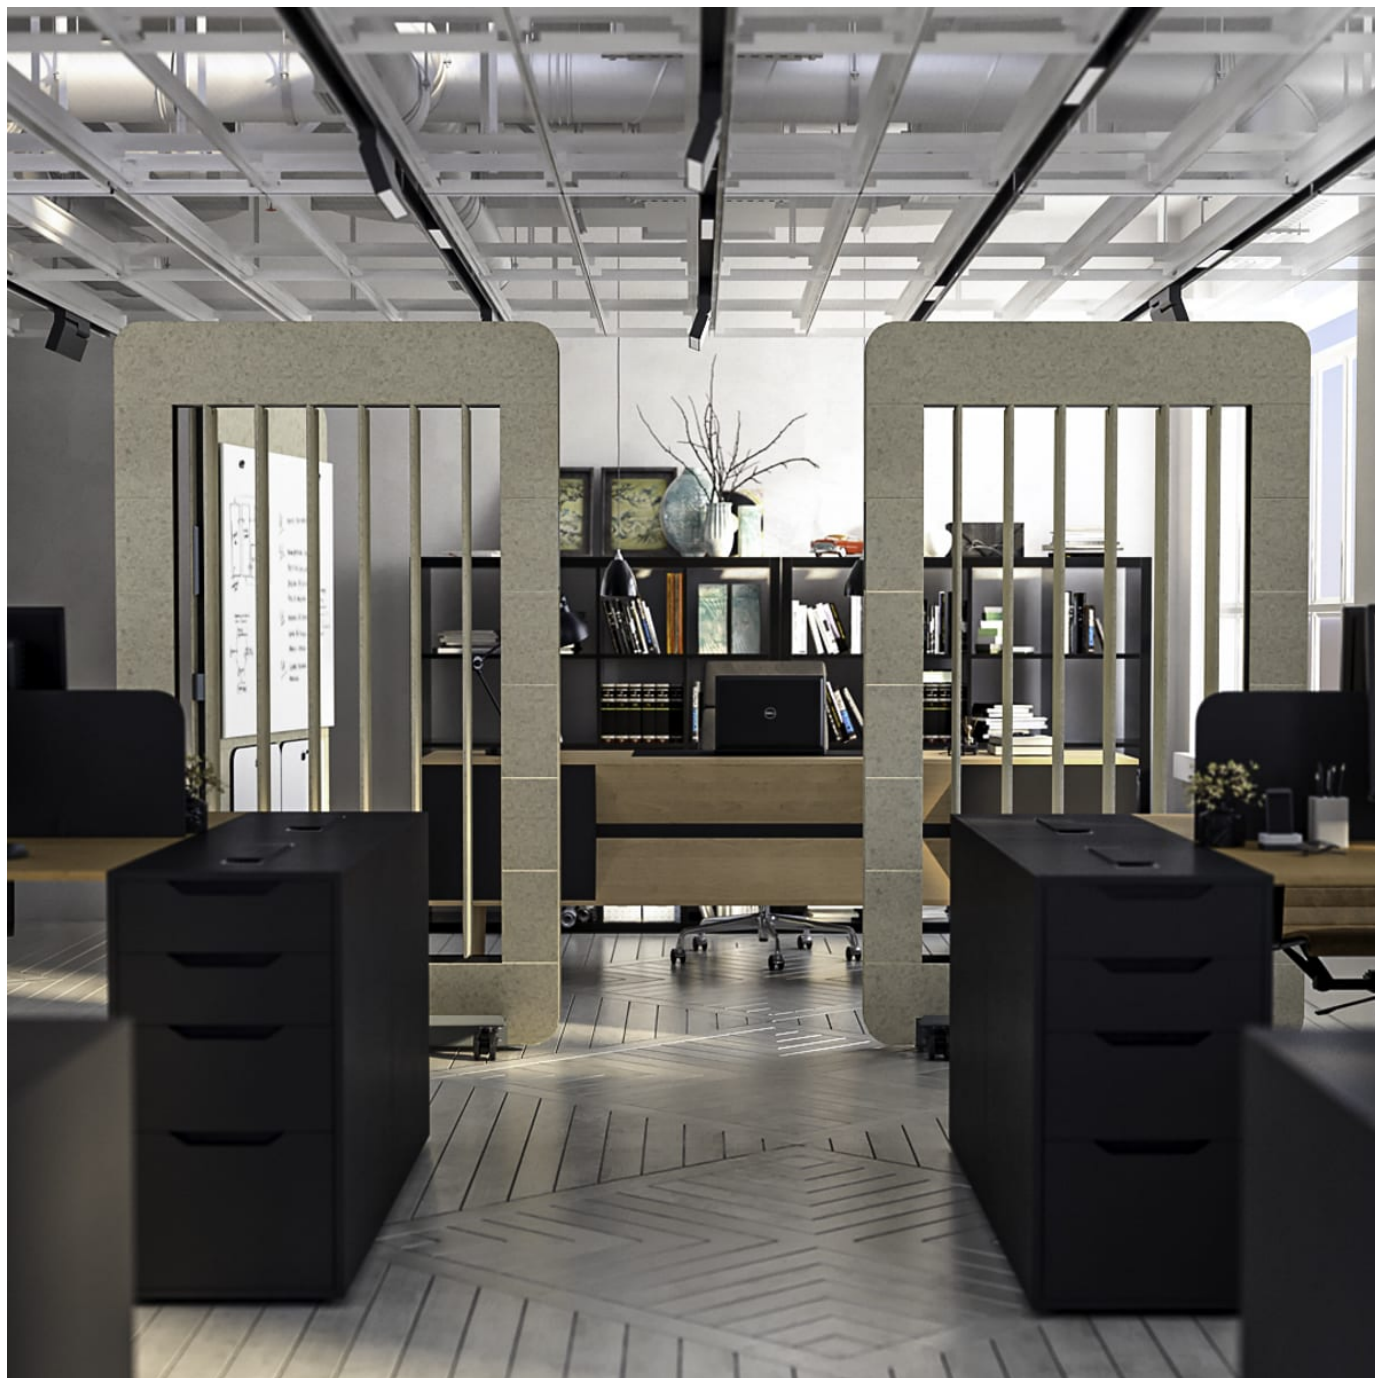

cooee louver wall

Walls » Mobile Walls

Collections: **Cooee**

Applications: **Walls**