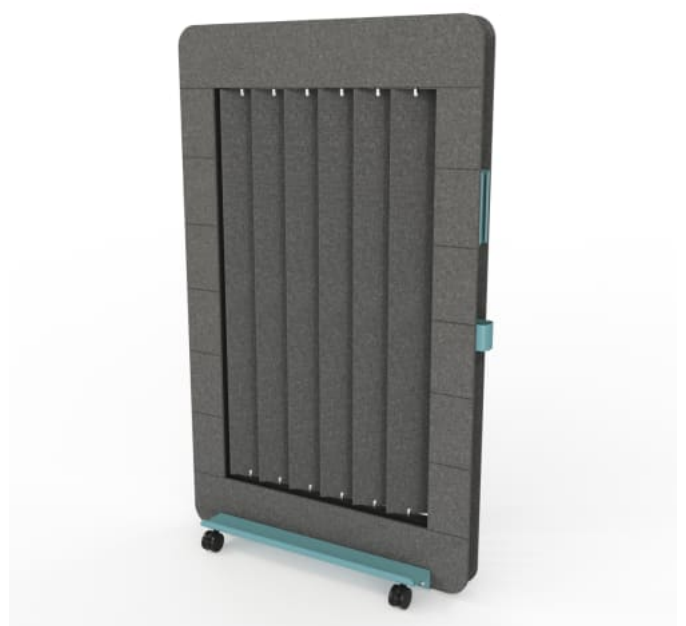

# cooee louver wall

Walls » Mobile Walls

Collections: **Cooee**

Applications: **Walls**

# cooee louver wall

Walls » Mobile Walls

Cooee Louver Wall lets you balance light and sound. The easy to operate louvers let light into interior spaces when you need it.

- ✓ Absorbs Noise
- ✓ Bleach Cleanable
- ✓ Easy Install
- ✓ Acoustic
- ✓ Easy Clean

## Description

Easy to operate louvers let light into interior spaces when you need it. The good news is that there are still grooves around the edges to add storage with attach Wall Hooks and Wall Cups.

Its lightweight internal frame is complemented by a steel base and lockable casters, so that its strong, stable, and maneuverable. Superior noise reduction is achieved when the sustainable, sound absorbing PET converts sound energy into heat.