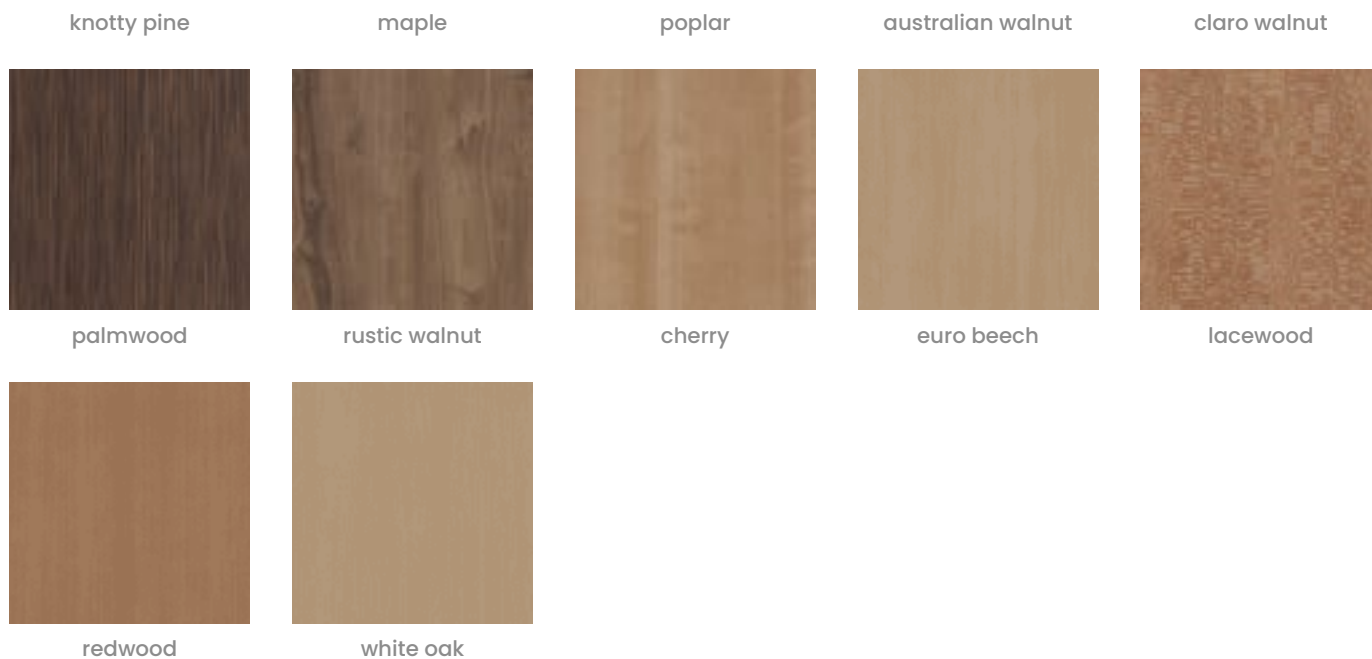

18 Premium Material Prints: Concrete Cast, Concrete Polished, Concrete Dark Tint, Raku Bone, Raku Luster, Raku Jade, Shale Light, Shale Medium, Shale Dark, Terracotta Sun Bleached, Terracotta Mission, Terracotta Antique, Terrazzo Light, Terrazzo Medium, Terrazzo Dark, Travertine Light, Travertine Medium, Travertine Dark.

Walls » Mobile Walls

func premium material

terrazzo light

terrazzo medium

terrazzo dark

travertine light

travertine medium

travertine dark

shale light

shale medium

shale dark

raku bone

raku luster

raku jade

concrete cast

concrete polished

concrete dark tint

terracotta sun
bleached

terracotta mission

terracotta antique

func premium wood

cooee collaboration wall

Walls » Mobile Walls

func powdercoat