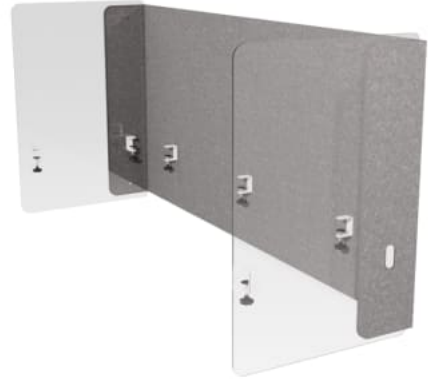

murri desking screen

Screens » Desking Screens

Collections: **Murri**

Applications: **Desk Accessories (Dividers & Screens)**

murri desking screen

Screens » Desking Screens

murri desking screen

Screens » Desking Screens

murri desking screen

Screens » Desking Screens

Murri Desking Screen is a contemporary screen with noise and germ blocking acrylic side panels that's perfect for height adjustable desks and tables.

Description Balances front on privacy with adjacent light, a contemporary desking screen with the addition of germ and noise blocking acrylic side panels.