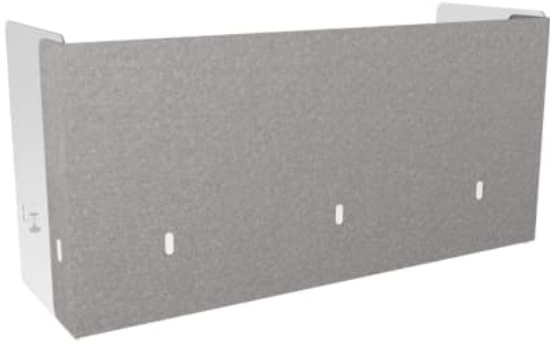

murri desking screen

Screens » Desking Screens

Collections: **Murri**

Applications: **Desk Accessories (Dividers & Screens)**

murri desking screen

Screens » Desking Screens

murri desking screen

Screens » Desking Screens

murri desking screen

Screens » Desking Screens

Murri Desking Screen is a contemporary screen with noise and germ blocking acrylic side panels that's perfect for height adjustable desks and tables.

Description Balances front on privacy with adjacent light, a contemporary desking screen with the addition of germ and noise blocking acrylic side panels.

Its modern design and use of shell clamps mean it works with almost any worksurface or height adjustable table. The 36" high screen is available in 7 widths from 47"-72", PET colors and prints.

func., Murri Desking Screens are easily cleaned with bleach and water.