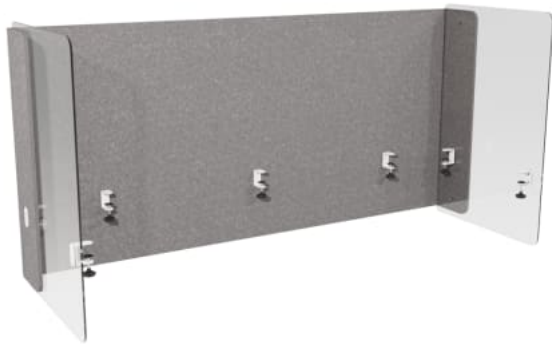

murri desking screen

Screens » Desking Screens

Collections: **Murri**

Applications: **Desk Accessories (Dividers & Screens)**

murri desking screen

Screens » Desking Screens

murri desking screen

Screens » Desking Screens

murri desking screen

Screens » Desking Screens

Murri Desking Screen is a contemporary screen with noise and germ blocking acrylic side panels that's perfect for height adjustable desks and tables.

Description Balances front on privacy with adjacent light, a contemporary desking screen with the addition of germ and noise blocking acrylic side panels.

Its modern design and use of shell clamps mean it works with almost any worksurface or height adjustable table. The 36" high screen is available in 7 widths from 47"-72", PET colors and prints.

func., Murri Desking Screens are easily cleaned with bleach and water.