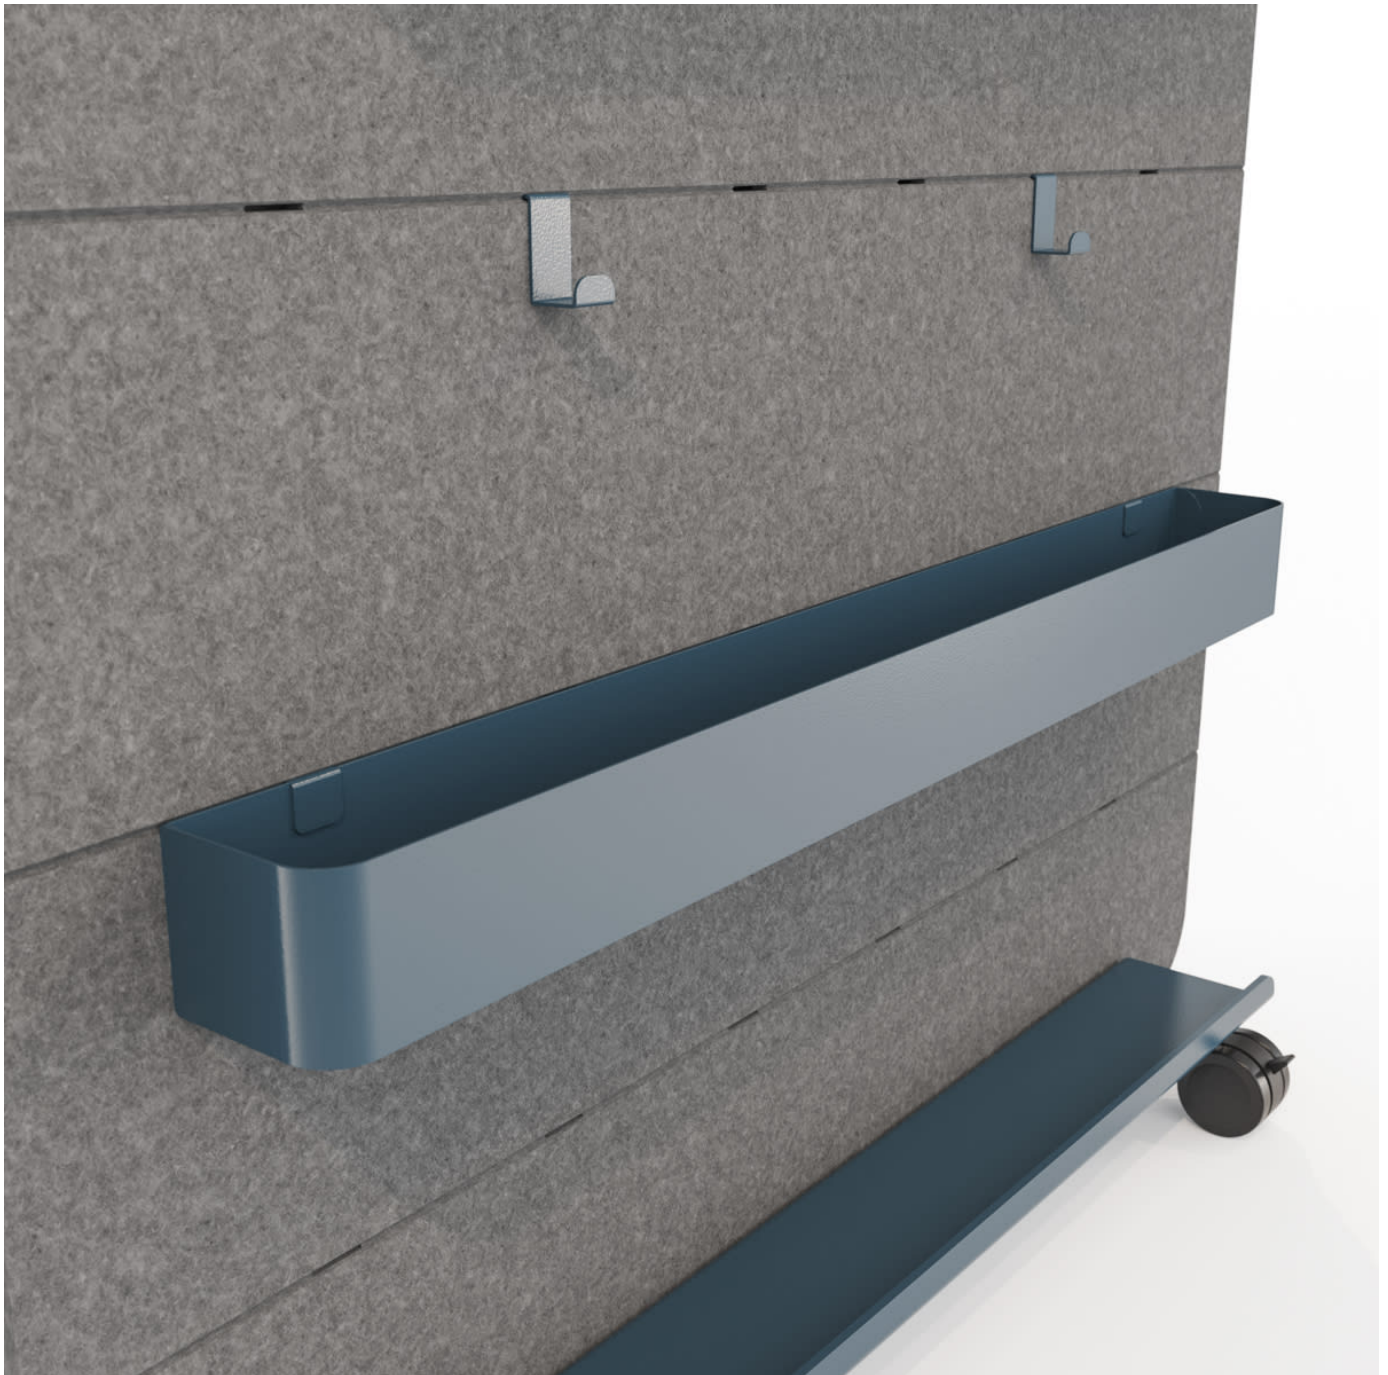

COOEE LONG BIN

Accessories » Cooee Accessories

Collection: **Cooee**

COOEE LONG BIN

Accessories » Cooee Accessories

ANODISED SILVER -
POWDER COAT

BENGAL WHITE -
POWDER COAT

DENIM - POWDER
COAT

TERRACOTTA -
POWDER COAT

COOEE LONG BIN

Accessories » Cooee Accessories

The 40" Bin runs almost the full width of the wall and 4.5" deep. With a soft, non-slip insert, it holds those taller things, like water bottles.

● Easy Install

● Easy Clean

Description

The 40" Bin runs almost the full width of the wall and 4.5" deep. With a soft, non-slip insert, it snugly holds those taller things, like water bottles and thermos mugs, that ruin your day you drop them.

Made from steel with a PET insert to add grip, and available in 12 eye-popping powder coat colors, they simply clip into the tool groove on any mobile wall.

Made In

USA

Dimensions

40" (1016mm) w x 4.5" (114mm) h x 4" (102mm) d