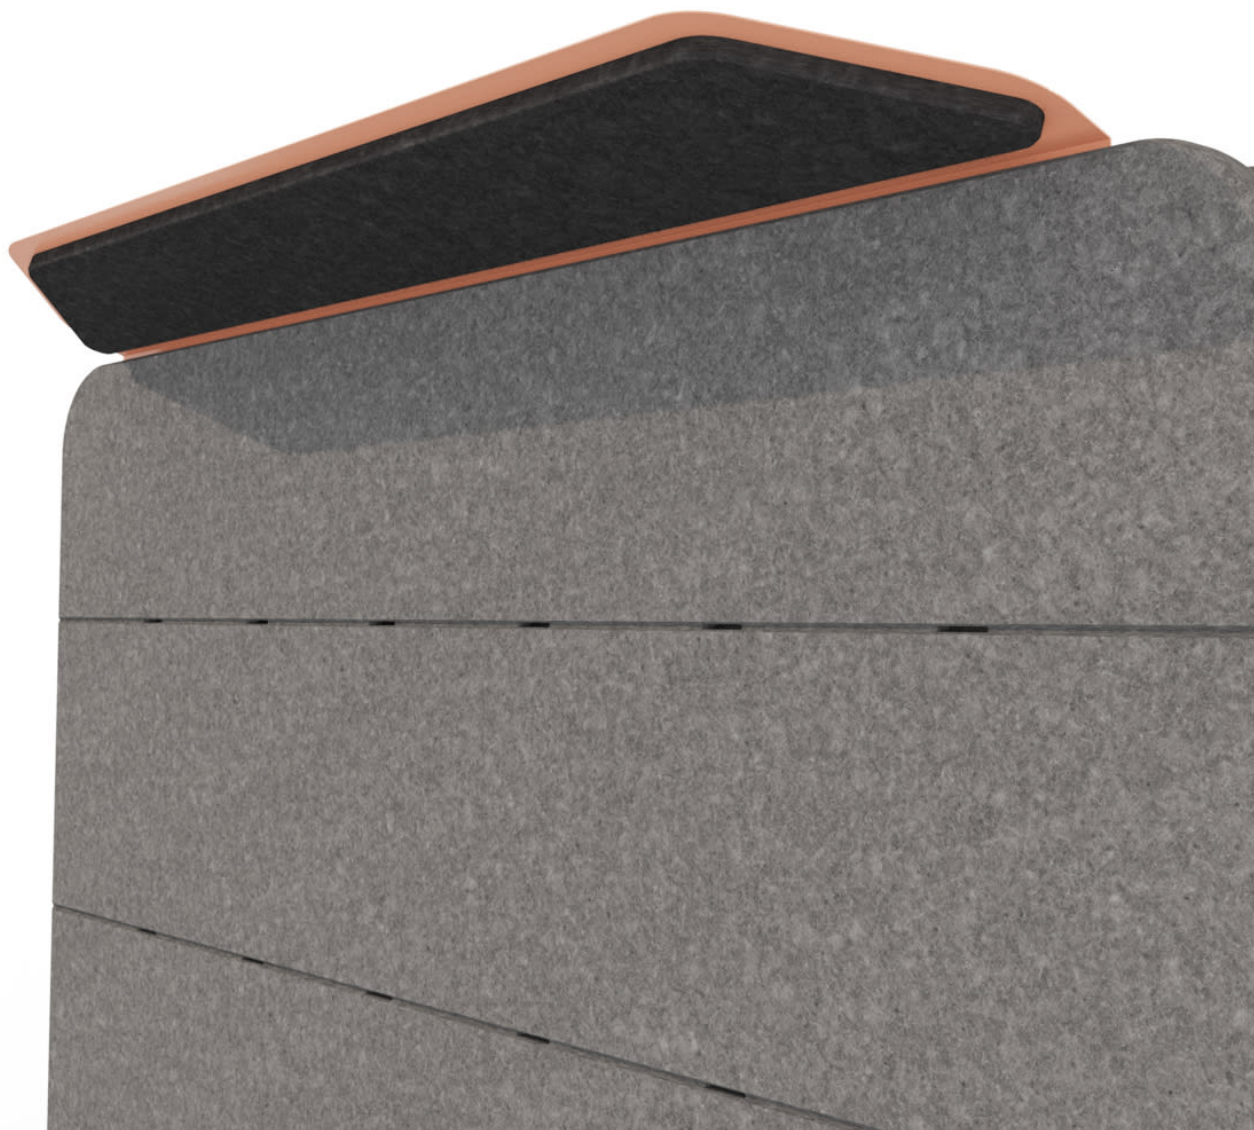

# COOEE WALL VISOR

Accessories » Cooe Accessories

---

Collection: **Cooe**

# COOEE WALL VISOR

Accessories » Cooee Accessories

The visor manages noisy neighbors. Enjoy the acoustic benefits on both sides of your Cooee wall. Simply screw it into the top of any mobile wall.

**Description** Double down and enjoy the acoustic benefits on both sides of your Cooee wall. Simply screw it into the top of any mobile wall. Trust us, the overhanging design and 2.5" increase in wall height makes a huge difference to its acoustic properties.

Made from steel and PET, and available in 12 eye-popping powder coat colors.

**Made In** USA

**Dimensions** 40" (1016mm) w x 4.2" (105mm) h x 7.5" (189mm) d

**Powder Coat** Anodized Silver, Bengal White, Denim, Fern, Gunmetal, LT Grey, Marigold, Matte Black, Spice, Tango, Teal, Terracotta.