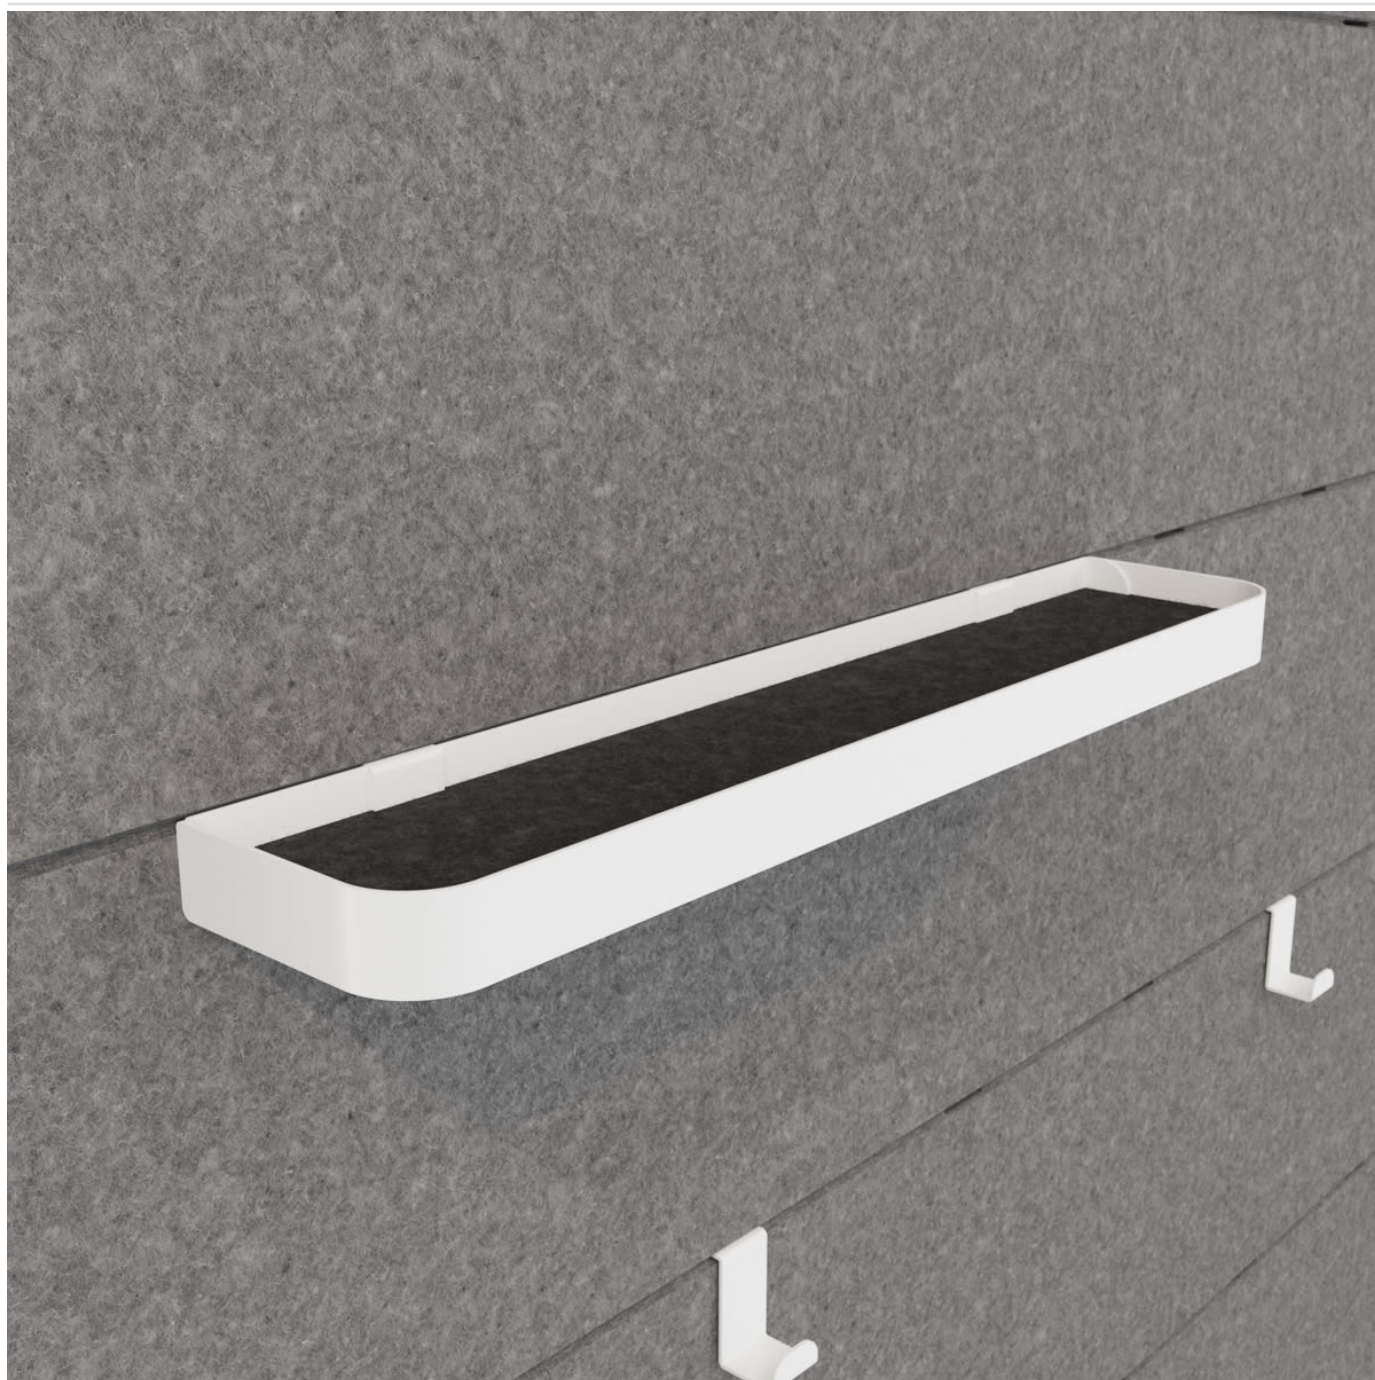

COOEE SHORT TRAY

Accessories » Cooee Accessories

Collection: **Cooee**